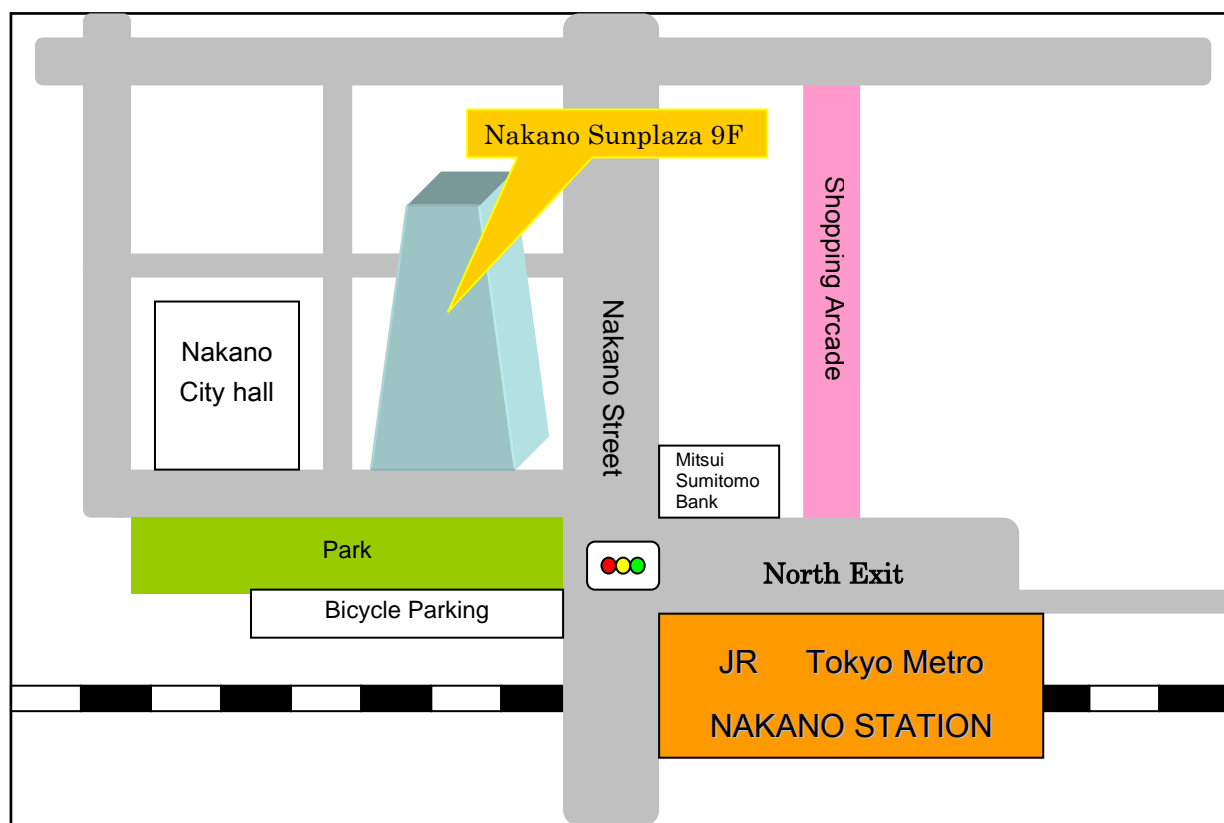

## Oceanz International Support Centre

Address : Nakano Sunplaza 9F (Regus)  
4-1-1, Nakano, Nakano-ku, Tokyo, 164-8512  
Tel : +81 3-5942-3044  
Fax : +81 3-5942-3045  
E-mail : [support@oceanz.co.jp](mailto:support@oceanz.co.jp)  
Website : <http://www.oceanz.co.jp>

<MAP>

Just 1 minutes walk from JR Chuo , Sobu Line or Tokyo Metro Tozai Line  
“NAKANO STATION” (North Exit)